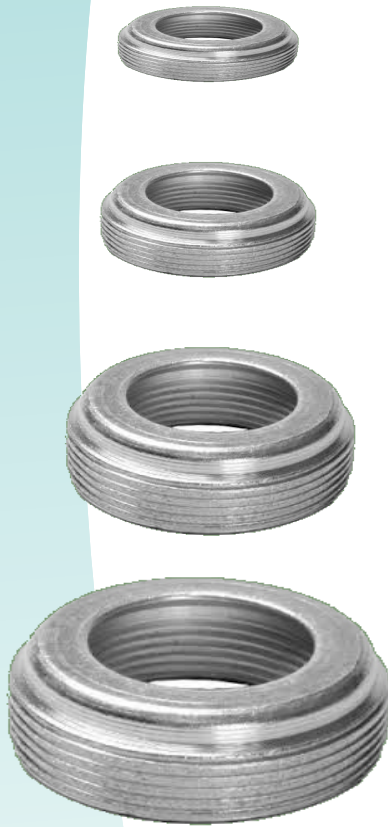

5361 Preston Ct • Brooklyn, NY 11234 • Tel. 718-257-9300 • Fax. 718-257-9303 • 1 866-4FLEXOTEK • www.flexotek.com

GREENFIELD

R= REEL

UL STEEL FLEXIBLE CONDUIT

ITEM CODE	TRADE SIZE	INNER CASE	FT PER COIL/ REEL
UL GFD38-100	3/8"	-	100
UL GFD38-250	3/8"	-	250
UL GFD38R-1000	3/8"	-	1000
UL GFD50-100	1/2"	-	100
UL GFD50R-1000	1/2"	-	1000
UL GFD75-100	3/4"	-	100
UL GFD75R-500	3/4"	-	500
UL GFD100-50	1"	-	50
UL GFD100R-400	1"	-	400
UL GFD125-50	1 1/4"	-	50
UL GFD125R-200	1 1/4"	-	200
UL GFD150-25	1 1/2"	-	25
UL GFD150R-100	1 1/2"	-	100
UL GFD200-25	2"	-	25
UL GFD200R-100	2"	-	100
UL GFD250-25	2 1/2"	-	25
UL GFD300-25	3"	-	25
UL GFD350-25	3 1/2"	-	25
UL GFD400-25	4"	-	25

FLEXIBLE CONDUIT

"America's Electricity Runs On Flexotek"

RIGID FITTINGS STEEL

RIGID (THREADLESS) COMPRESSION CONNECTORS

ITEM CODE	TRADE SIZE	INNER CASE	MASTER CASE
RC-CON50	1/2"	20	200
RC-CON75	3/4"	10	100
RC-CON100	1"	5	50
RC-CON125	1 1/4"	5	50
RC-CON150	1 1/2"	12	48
RC-CON200	2"	12	48
RC-CON250*	2 1/2"	-	1
RC-CON300*	3"	-	1
RC-CON350*	3 1/2"	-	1
RC-CON400*	4"	-	1

RIGID (THREADLESS) COMPRESSION COUPLINGS

ITEM CODE	TRADE SIZE	INNER CASE	MASTER CASE
RC-COUP50	1/2"	20	200
RC-COUP75	3/4"	10	100
RC-COUP100	1"	5	50
RC-COUP125	1 1/4"	5	50
RC-COUP150	1 1/2"	12	48
RC-COUP200	2"	12	48
RC-COUP250*	2 1/2"	-	1
RC-COUP300*	3"	-	1
RC-COUP350*	3 1/2"	-	1
RC-COUP400*	4"	-	1

*MALLEABLE IRON

R
I
G
I
D
F
I
T
T
I
N
G
S

5361 Preston Ct • Brooklyn, NY 11234 • Tel. 718-257-9300 • Fax. 718-257-9303 • 1 866-4FLEXOTEK • www.flexotek.com

REDUCING BUSHINGS STEEL

ITEM CODE	TRADE SIZE	INNER CASE	MASTER CASE
RBS75-50	3/4" x 1/2"	--	50
RBS100-50	1" x 1/2"	--	50
RBS100-75	1" x 3/4"	--	50
RBS125-50	1 1/4" x 1/2"	--	25
RBS125-75	1 1/4" x 3/4"	--	25
RBS125-100	1 1/4" x 1"	--	25
RBS150-50	1 1/2" x 1/2"	--	25
RBS150-75	1 1/2" x 3/4"	--	25
RBS150-100	1 1/2" x 1"	--	25
RBS150-125	1 1/2" x 1 1/4"	--	25
RBS200-50	2" x 1/2"	--	10
RBS200-75	2" x 3/4"	--	10
RBS200-100	2" x 1"	--	10
RBS200-125	2" x 1 1/4"	--	10
RBS200-150	2" x 1 1/2"	--	10