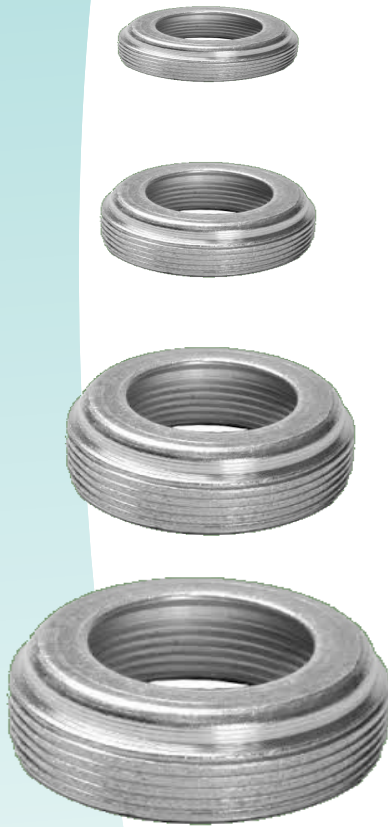

FLEXIBLE CONDUIT

"America's Electricity Runs On Flexotek"

RIGID FITTINGS STEEL

RIGID (THREADLESS) COMPRESSION CONNECTORS

ITEM CODE	TRADE SIZE	INNER CASE	MASTER CASE
RC-CON50	1/2"	20	200
RC-CON75	3/4"	10	100
RC-CON100	1"	5	50
RC-CON125	1 1/4"	5	50
RC-CON150	1 1/2"	12	48
RC-CON200	2"	12	48
RC-CON250*	2 1/2"	-	1
RC-CON300*	3"	-	1
RC-CON350*	3 1/2"	-	1
RC-CON400*	4"	-	1

RIGID (THREADLESS) COMPRESSION COUPLINGS

ITEM CODE	TRADE SIZE	INNER CASE	MASTER CASE
RC-COUP50	1/2"	20	200
RC-COUP75	3/4"	10	100
RC-COUP100	1"	5	50
RC-COUP125	1 1/4"	5	50
RC-COUP150	1 1/2"	12	48
RC-COUP200	2"	12	48
RC-COUP250*	2 1/2"	-	1
RC-COUP300*	3"	-	1
RC-COUP350*	3 1/2"	-	1
RC-COUP400*	4"	-	1

*MALLEABLE IRON

R
I
G
I
D
F
I
T
T
I
N
G
S

"America's Electricity Runs On Flexotek"

5361 Preston Ct • Brooklyn, NY 11234 • Tel. 718-257-9300 • Fax. 718-257-9303 • 1 866-4FLEXOTEK • www.flexotek.com

REDUCING BUSHINGS STEEL

ITEM CODE	TRADE SIZE	INNER CASE	MASTER CASE
RBS75-50	3/4" x 1/2"	--	50
RBS100-50	1" x 1/2"	--	50
RBS100-75	1" x 3/4"	--	50
RBS125-50	1 1/4" x 1/2"	--	25
RBS125-75	1 1/4" x 3/4"	--	25
RBS125-100	1 1/4" x 1"	--	25
RBS150-50	1 1/2" x 1/2"	--	25
RBS150-75	1 1/2" x 3/4"	--	25
RBS150-100	1 1/2" x 1"	--	25
RBS150-125	1 1/2" x 1 1/4"	--	25
RBS200-50	2" x 1/2"	--	10
RBS200-75	2" x 3/4"	--	10
RBS200-100	2" x 1"	--	10
RBS200-125	2" x 1 1/4"	--	10
RBS200-150	2" x 1 1/2"	--	10